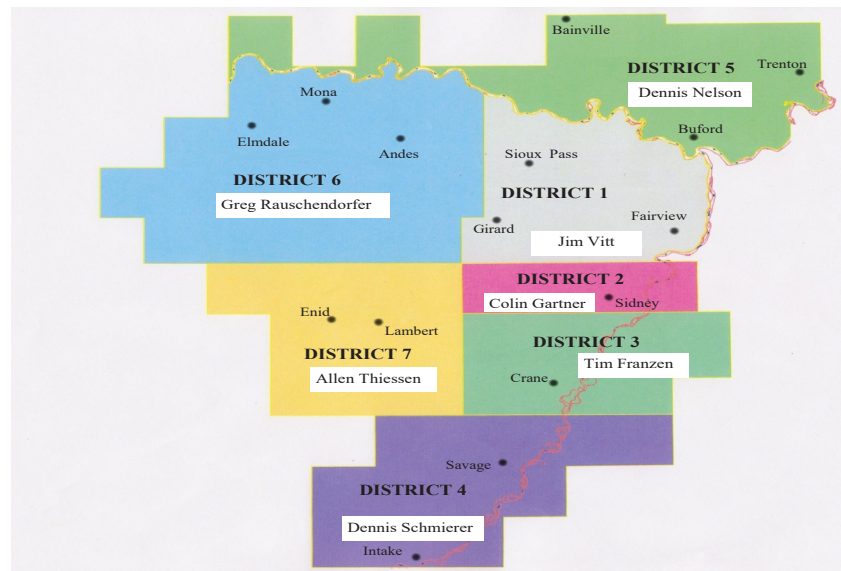

www.lyrec.coop

Email: lyrec@lyrec.coop

OUR CO-OP

Lower Yellowstone Rural Electric Cooperative (LYREC) is a not-for-profit electric cooperative headquartered in Sidney, Montana.

LYREC delivers reliable electricity to residential and commercial members across the cooperative's five-county service district including Dawson, Richland, and Roosevelt (in Montana) and McKenzie and Williams (in North Dakota).

LYREC was the first electric cooperative to energize a line in Montana. LYREC is a distribution cooperative that receives approximately 90% of our power from Basin Electric Power Cooperative and the other 10% from Western Area Power Administration.

HOW WE OPERATE

LYREC service territory is divided into seven districts and governed by LYREC's board of directors, who are elected by the membership.

Directors are elected for a term of three years. For a more detailed description on voting districts, see Article III in LYREC Bylaws.